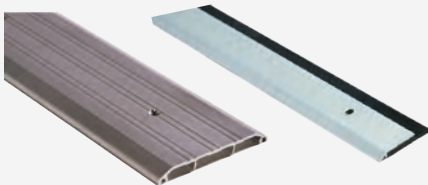

THRESHOLDS AND
SWEEPS