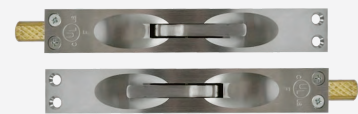

CALL US AT: 866.996.9644

MORTISE LOCKS

CYLINDRICAL LOCKSETS
& DEADBOLTS

DOOR PULLS

DOOR CLOSERS

HINGES

EXIT DEVICES & TRIM

THRESHOLDS AND
SWEEPS

DOOR STOPS
ROLLER LATCHES

FLUSH BOLTS

PRODUCT OVERVIEW

CATEGORY	CLASSIFICATION	STOCKED FINISH	SPECIAL ORDER FINISH
Mortise Lockset	Grade 1 Heavy Duty	26D Satin Chrome	10B Oil Rubbed Bronze
Cylindrical Locksets	Grade 1 Heavy Duty Grade 2 Standard Duty	26D Satin Chrome	10B Oil Rubbed Bronze 19G Graphite Black
Cylindrical Deadbolts	Grade 2 Standard Duty	26D Satin Chrome	3 Bright Brass 4 Satin Brass 10B Oil Rubbed Bronze 19G Graphite Black
Exit Device	Grade 1 Heavy Duty	32D Satin Stainless Steel	10B Oil Rubbed Bronze 19G Graphite Black
	Grade 1 Standard Duty	AL Aluminum 32D Satin Stainless Steel	10B Oil Rubbed Bronze 19G Graphite Black
Exit Device Trim		26D Satin Chrome	10B Oil Rubbed Bronze 19G Graphite Black
Door Closers	Grade 1 Extra Heavy Duty Grade 1 Heavy Duty Grade 1 Standard Duty	AL Aluminum DU Duro/Dark Bronze Painted	19G Graphite Black
Commerical Hinges Residential Hinges	Grade 1 Heavy Duty Grade 2 Standard Duty	USP Prime Coat 3 Bright Brass 4 Satin Brass 10B Oil Rubbed Bronze 15 Satin Nickel 26D Satin Chrome 32D Satin Stainless Steel	19G Graphite Black NOTE: Not all hinges are stocked in all finishes. Please consult USA Wood Door for availability.
General Hardware		3 Bright Brass 26D Satin Chrome 32D Satin Stainless Steel	10B Oil Rubbed Bronze
Weatherstrip		Mill Aluminum	Consult USA Wood Door
Sweeps		Anodized Aluminum	Consult USA Wood Door
Threshold		Mill Finish	Consult USA Wood Door